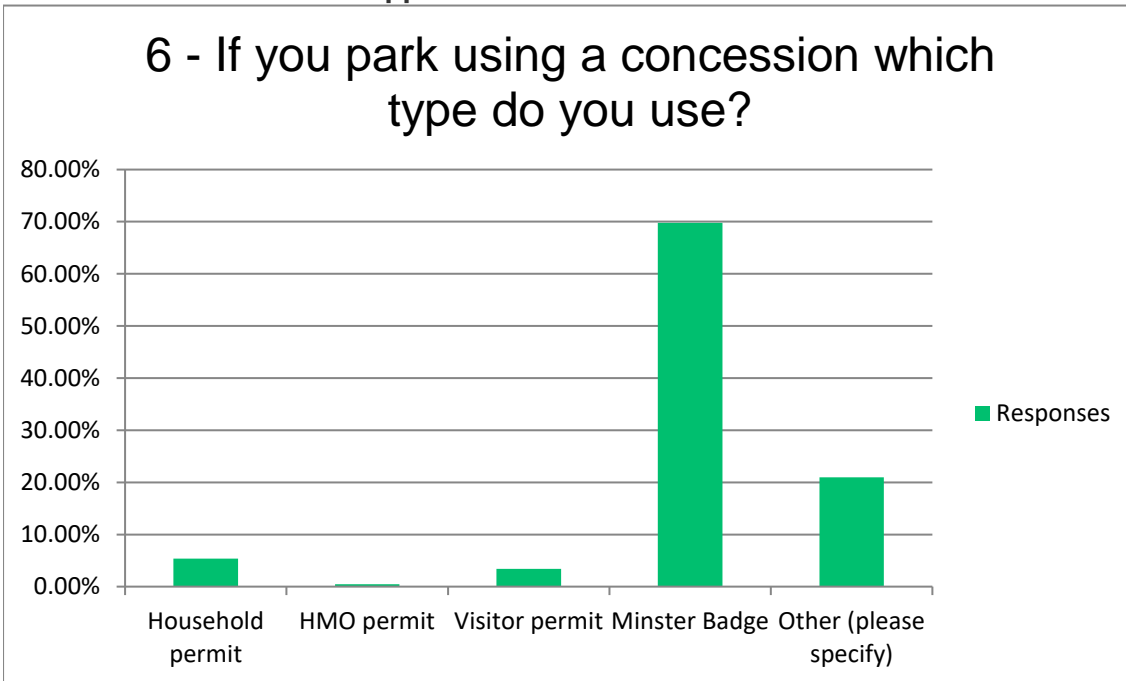

Respondent ID	Response Date	Other (please specify)	Tags
114479411691	Dec 04 2023	1 I have no concessions	
114479032757	Dec 03 2023	1 None	
114478878761	Dec 03 2023	0 Don't use	
114478300920	Dec 02 2023	0 None	
114473485294	Nov 27 2023	0 None	
114472631292	Nov 26 2023	0 Blue badge	
114472603843	Nov 26 2023	0 Na	
114471542913	Nov 24 2023	0 Employment	
114469802305	Nov 22 2023	0 Disabled Blue Badge	
114469204005	Nov 21 2023	0 Residents Permit	
114465123479	Nov 16 2023	0 Disabled Blue Badge	
114463028470	Nov 14 2023	0 Na	
114457543980	Nov 07 2023	0 York Resident	
114453741191	Nov 03 2023	1 -	
114449059840	Oct 29 2023	0 no concession except age	
114449007241	Oct 29 2023	0: None	
114448982650	Oct 29 2023	0: none	
114448911137	Oct 29 2023	0: none	